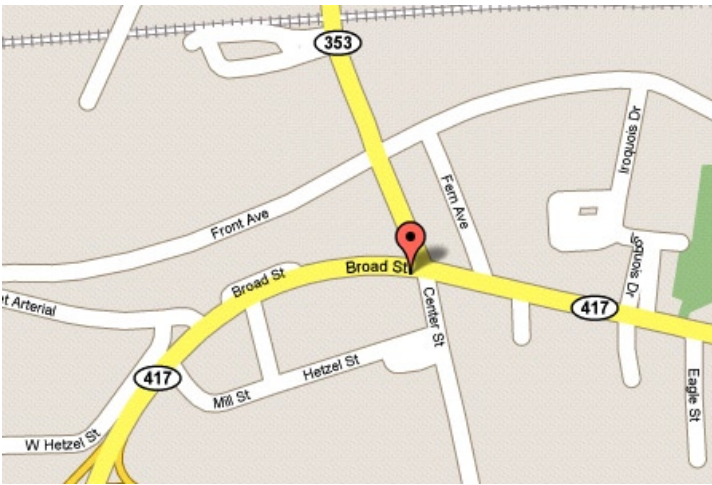

Seneca Allegany Casino Human Resources Department

725 Broad Street
Salamanca, NY 14779
Phone: 716-945-3200
Fax: 716-945-7013
Jobs Hotline: 1-866-928-6100

Office Hours:

Human Resources
Monday - Friday: 9:00 AM - 5:00 PM

Reach Seneca Allegany Casino Human Resources
Department via e-mail at hr@senecaalleganycasino.com

DIRECTIONS

From Buffalo area

Take 219 South to I-86 West, Exit 20. Make a right at the end of the ramp. Turn right into the Seneca Territory Gaming Corporation Parking Lot.

From Binghamton and the East

Take I-86 West, Exit 20. Make a right at the end of the ramp. Turn right into the Seneca Territory Gaming Corporation Parking Lot.

From Jamestown and the West

Take I-86 East, Exit 20. Make a right at the end of the ramp. Turn right into the Seneca Territory Gaming Corporation Parking Lot.

From Warren, PA and the South

Take 62 North to I-89 East, Exit 20. Make a right at the end of the ramp. Turn right into the Seneca Territory Gaming Corporation Parking Lot.

From Bradford, PA and the South

Take 219 North to I-86 West, Exit 20. Make a right at the end of the ramp. Turn right into the Seneca Territory Gaming Corporation Parking Lot.